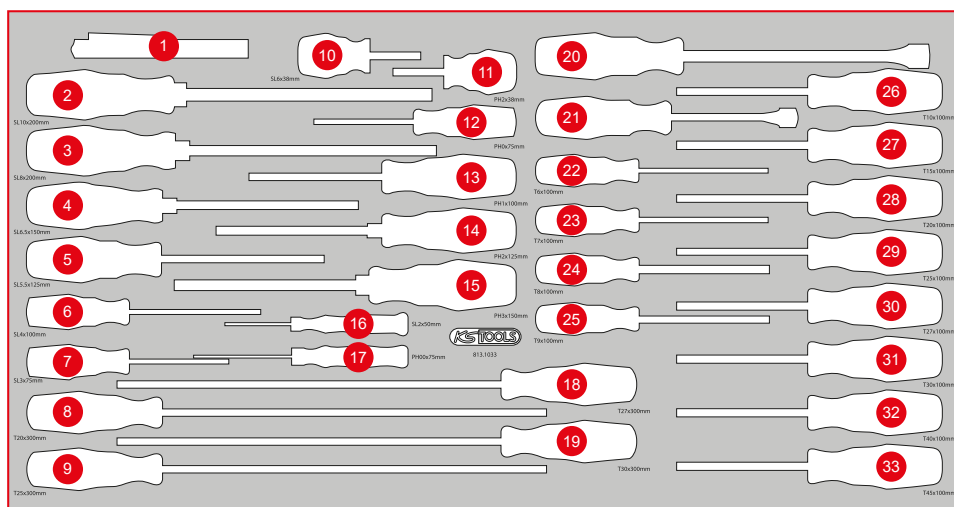

813.1033

L Screwdriver set

33
755 x 398
P25

Pos.	Code	Description	pcs
1	150.4370	perfectLight torch 85 lumen	1
2	159.1012	ERGOTORQUEplus screwdriver for slotted screws, 10 mm, 315 mm long	1
3	159.1011	ERGOTORQUEplus screwdriver for slotted screws, 8 mm, 315 mm long	1
4	159.1009	ERGOTORQUEplus screwdriver for slotted screws, 6,5 mm, 255 mm long	1
5	159.1006	ERGOTORQUEplus screwdriver for slotted screws, 5,5 mm, 230 mm long	1
6	159.1004	ERGOTORQUEplus screwdriver for slotted screws, 4 mm, 180 mm long	1
7	159.1002	ERGOTORQUEplus screwdriver for slotted screws, 3 mm, 155 mm long	1
8	159.1261	ERGOTORQUEplus screwdriver, Torx, T20, long	1
9	159.1262	ERGOTORQUEplus screwdriver, Torx, T25, long	1
10	159.1001	ERGOTORQUEplus screwdriver for slotted screws, short, 6 mm	1
11	159.1026	ERGOTORQUEplus screwdriver, Torx, short, PH2	1
12	159.1027	ERGOTORQUEplus screwdriver, Torx, PH0, 155 mm	1
13	159.1029	ERGOTORQUEplus screwdriver, Torx, PH1, 205 mm	1
14	159.1022	ERGOTORQUEplus screwdriver, Torx, PH2, 230 mm	1
15	159.1024	ERGOTORQUEplus screwdriver, Torx, PH3, 265 mm	1
16	500.7109	Precision screwdriver, slot, 2 mm	1
17	500.7831	Precision screwdriver, PHILLIPS, PH00 x 2,0 mm	1
18	159.1263	ERGOTORQUEplus screwdriver, Torx, T27, long	1
19	159.1264	ERGOTORQUEplus screwdriver, Torx, T30, long	1
20	911.8102	Pry bar, 15 x 185 mm	1
21	911.8101	Pry bar, 11 x 115 mm	1
22	159.1134	ERGOTORQUEplus screwdriver, Torx, T6	1
23	159.1135	ERGOTORQUEplus screwdriver, Torx, T7	1
24	159.1030	ERGOTORQUEplus screwdriver, Torx, T8	1
25	159.1031	ERGOTORQUEplus screwdriver, Torx, T9	1
26	159.1032	ERGOTORQUEplus screwdriver, Torx, T10	1
27	159.1033	ERGOTORQUEplus screwdriver, Torx, T15	1
28	159.1034	ERGOTORQUEplus screwdriver, Torx, T20	1
29	159.1035	ERGOTORQUEplus screwdriver, Torx, T25	1
30	159.1036	ERGOTORQUEplus screwdriver, Torx, T27	1
31	159.1037	ERGOTORQUEplus screwdriver, Torx, T30	1
32	159.1038	ERGOTORQUEplus screwdriver, Torx, T40	1
33	159.1136	ERGOTORQUEplus screwdriver, Torx, T45	1