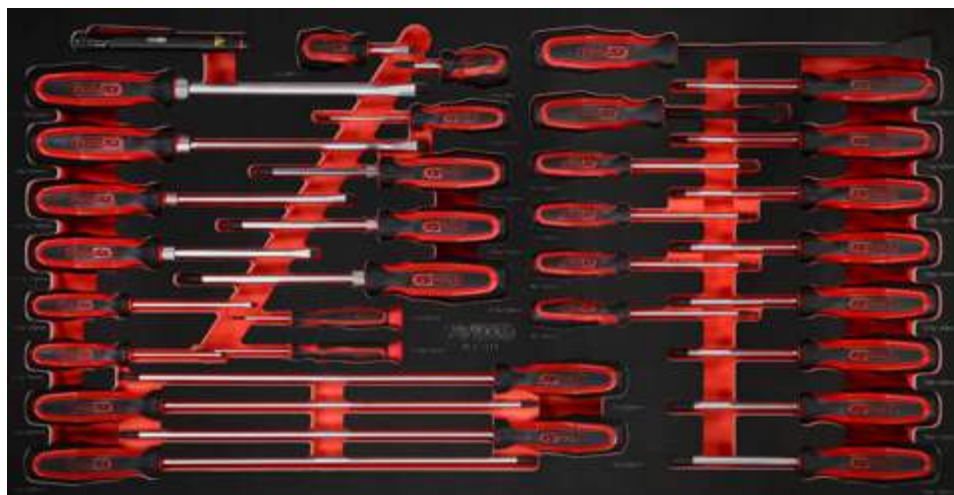

813.1033

L Screwdriver set

33
755 x 398
P25

Pos.	Code	Description	pcs
1	150.4370	perfectLight torch 85 lumen	1
2	159.1012	ERGOTORQUEplus screwdriver for slotted screws, 10 mm, 315 mm long	1
3	159.1011	ERGOTORQUEplus screwdriver for slotted screws, 8 mm, 315 mm long	1
4	159.1009	ERGOTORQUEplus screwdriver for slotted screws, 6,5 mm, 255 mm long	1
5	159.1006	ERGOTORQUEplus screwdriver for slotted screws, 5,5 mm, 230 mm long	1
6	159.1004	ERGOTORQUEplus screwdriver for slotted screws, 4 mm, 180 mm long	1
7	159.1002	ERGOTORQUEplus screwdriver for slotted screws, 3 mm, 155 mm long	1
8	159.1261	ERGOTORQUEplus screwdriver, Torx, T20, long	1
9	159.1262	ERGOTORQUEplus screwdriver, Torx, T25, long	1
10	159.1001	ERGOTORQUEplus screwdriver for slotted screws, short, 6 mm	1
11	159.1026	ERGOTORQUEplus screwdriver, Torx, short, PH2	1
12	159.1027	ERGOTORQUEplus screwdriver, Torx, PH0, 155 mm	1
13	159.1029	ERGOTORQUEplus screwdriver, Torx, PH1, 205 mm	1
14	159.1022	ERGOTORQUEplus screwdriver, Torx, PH2, 230 mm	1
15	159.1024	ERGOTORQUEplus screwdriver, Torx, PH3, 265 mm	1
16	500.7109	Precision screwdriver, slot, 2 mm	1
17	500.7831	Precision screwdriver, PHILLIPS, PH00 x 2,0 mm	1
18	159.1263	ERGOTORQUEplus screwdriver, Torx, T27, long	1
19	159.1264	ERGOTORQUEplus screwdriver, Torx, T30, long	1
20	911.8102	Pry bar, 15 x 185 mm	1
21	911.8101	Pry bar, 11 x 115 mm	1
22	159.1134	ERGOTORQUEplus screwdriver, Torx, T6	1
23	159.1135	ERGOTORQUEplus screwdriver, Torx, T7	1
24	159.1030	ERGOTORQUEplus screwdriver, Torx, T8	1
25	159.1031	ERGOTORQUEplus screwdriver, Torx, T9	1
26	159.1032	ERGOTORQUEplus screwdriver, Torx, T10	1
27	159.1033	ERGOTORQUEplus screwdriver, Torx, T15	1
28	159.1034	ERGOTORQUEplus screwdriver, Torx, T20	1
29	159.1035	ERGOTORQUEplus screwdriver, Torx, T25	1
30	159.1036	ERGOTORQUEplus screwdriver, Torx, T27	1
31	159.1037	ERGOTORQUEplus screwdriver, Torx, T30	1
32	159.1038	ERGOTORQUEplus screwdriver, Torx, T40	1
33	159.1136	ERGOTORQUEplus screwdriver, Torx, T45	1